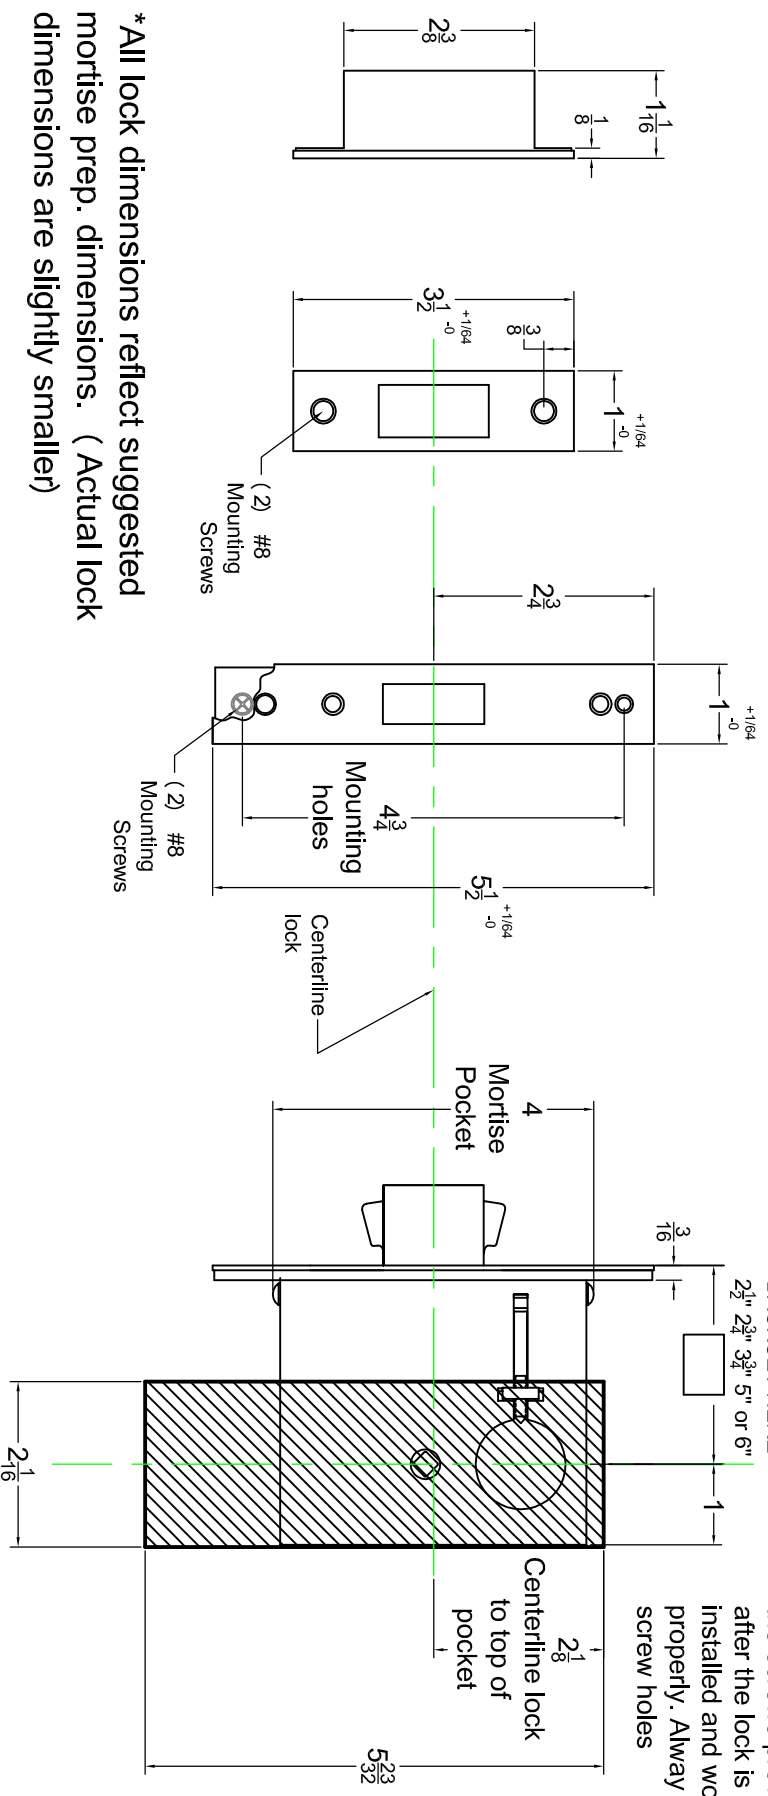

2001 SDL-1	Bore half way - OUTSIDE ONLY	2001 SDL-2	Bore Thru Door	2001 SDL-3	Bore Thru Door	2001 SDL-4	Bore half way - INSIDE ONLY	2001 SDL-5	Bore Thru Door
------------	---------------------------------	------------	----------------	------------	----------------	------------	--------------------------------	------------	----------------

\*Important: CHECK CHART BEFORE BORING ANY HOLES

\*Mount the trim with the screws provided, after the lock is installed and works properly. Always pre-drill screw holes

\*All lock dimensions reflect suggested mortise prep. dimensions. (Actual lock dimensions are slightly smaller)

#2002 Pocket door lock for use with:  
S2002B or CS2002B Trim

**Template #2001S/CS**

Accurate Lock and Hardware Co., LLC  
One Annie Place  
Stamford, CT 06902  
P (203) 348-8865 F (203) 348-5234  
Sales@accuratelockandhardware.com