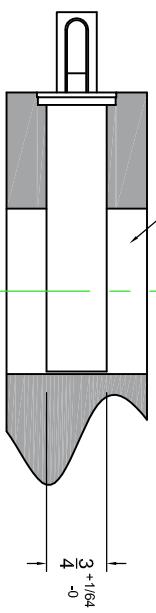

2001 SDL-1	Bore half way - OUTSIDE ONLY	2001 SDL-2	Bore Thru Door	2001 SDL-3	Bore Thru Door	2001 SDL-4	Bore half way - INSIDE ONLY	2001 SDL-5	Bore Thru Door
------------	---------------------------------	------------	----------------	------------	----------------	------------	--------------------------------	------------	----------------

\*Important: CHECK CHART BEFORE BORING ANY HOLES

\*Mount the trim with the screws provided, after the lock is installed and works properly. Always pre-drill screw holes

\*All lock dimensions reflect suggested mortise prep. dimensions. (Actual lock dimensions are slightly smaller)

#2002 Pocket door lock for use with:  
S2002B or CS2002B Trim

**Template #2001S/CS**

Accurate Lock and Hardware Co., LLC  
One Annie Place  
Stamford, CT 06902  
P (203) 348-8865 F (203) 348-5234  
Sales@accuratelockandhardware.com