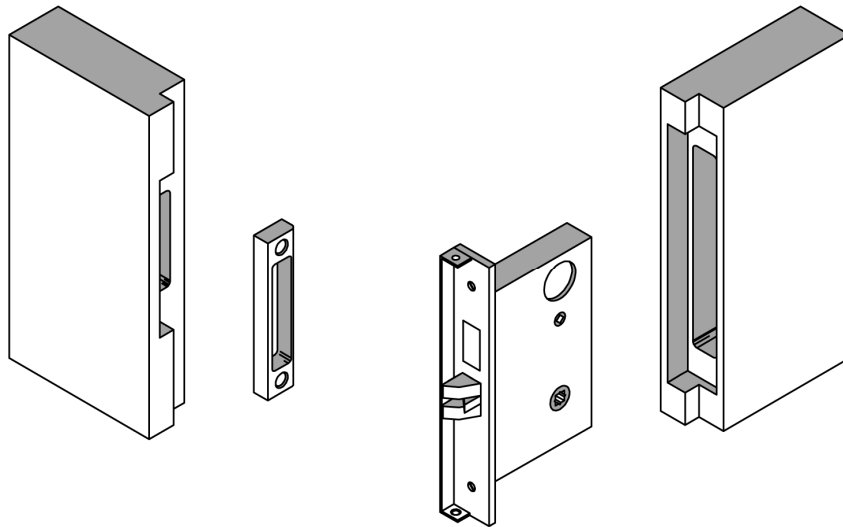

Rabbeted Kits for Full Mortise Locks

Standard

Traditional