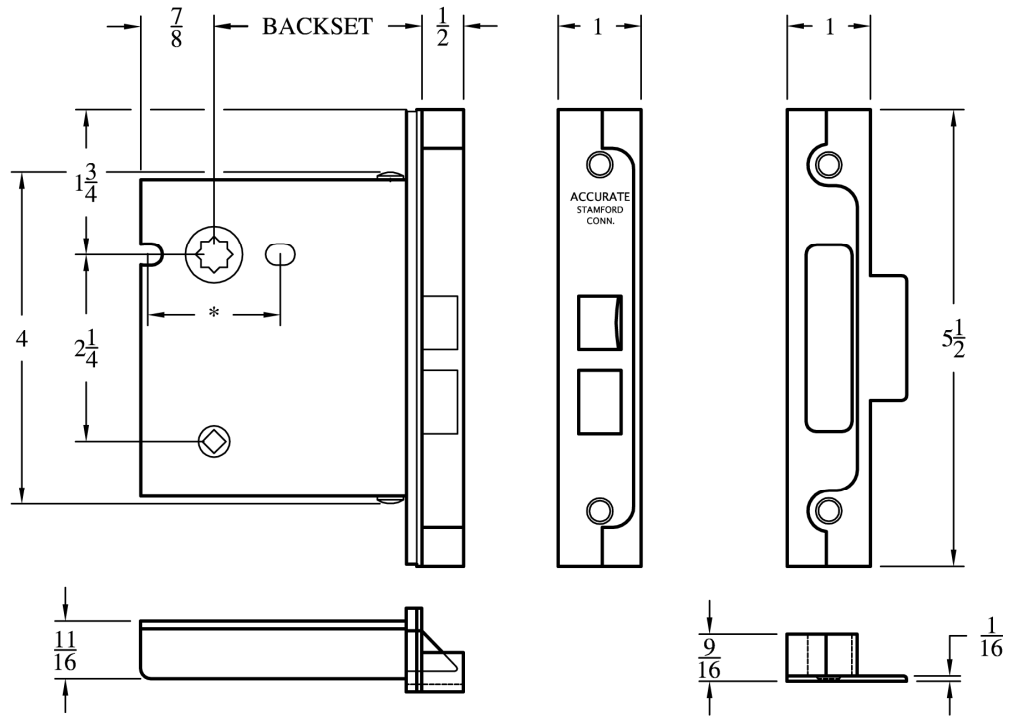

## For 9500 Interior Mortise Locks