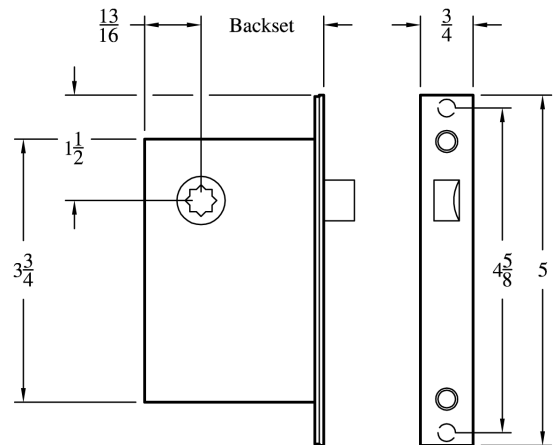

6500 Series Screen / Interior Mortise Locks

**MADE COMPLETELY FROM
STAINLESS STEEL AND
BRASS MATERIAL**

Various backsets to meet your requirements:
1 1/2", 1 3/4" or 2"

Please specify trim being used:
L x L = Lever x Lever
K x K = Knob x Knob
*Combination Lever x Knob also available

Various sets of trim available (please refer to the 6500-9500 Trim Catalog Pages for details)

Or

Prepared for use with other manufacturers' sectional (rose) trim

#6525 Passage Latch

- LATCH BOLT:
Brass or stainless steel. 3/8" throw
- HUBS:
Available in different sizes to be compatible with various trims
- DUST BOX:
Brass, stainless steel or US10B available upon request

#6539 Privacy Lock

- LATCH BOLT:
Brass or stainless steel. 3/8" throw
- HUBS:
Available in different sizes to be compatible with various trims
- DEAD BOLT:
Brass or stainless steel. 7/16" throw
- THUMB TURN HUB:
3/16" (5mm) on the diamond
- DUST BOX:
Brass, stainless steel or US10B available upon request