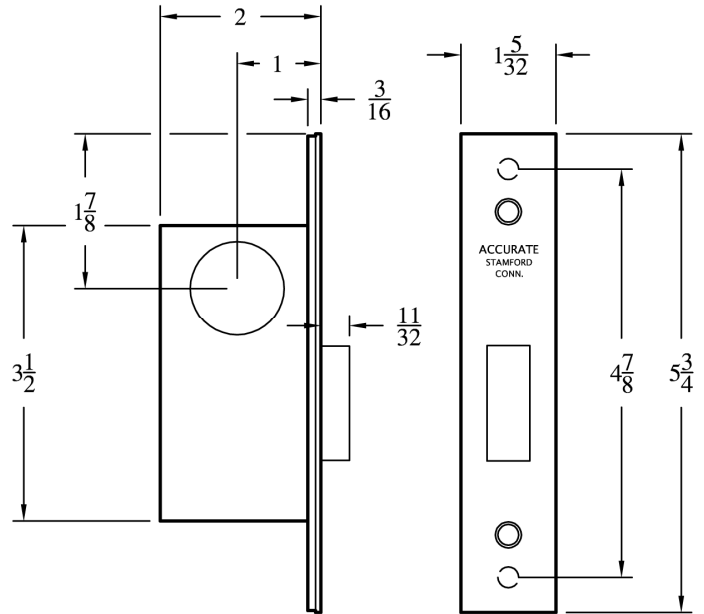

#336 Series Deadlocks

1" backset

Operation:

- 336** By key outside only
- 336 1/4** By key outside and inside
- 337** By key outside, thumb turn inside (handed)

CASE:

Heavy Gauge Wrought

DEADBOLT:

11/32" throw

FRONT:

Flat front, reversible

FINISH:

As required

Dust box available to order

#338 Series Deadlocks

1 1/2" backset

Operation:

- 338** By key outside only
- 338 1/4** By key outside and inside
- 339** By key outside, thumb turn inside (handed)

CASE:

Heavy Gauge Wrought

DEADBOLT:

19/32" throw

FRONT:

Flat front, reversible

FINISH: