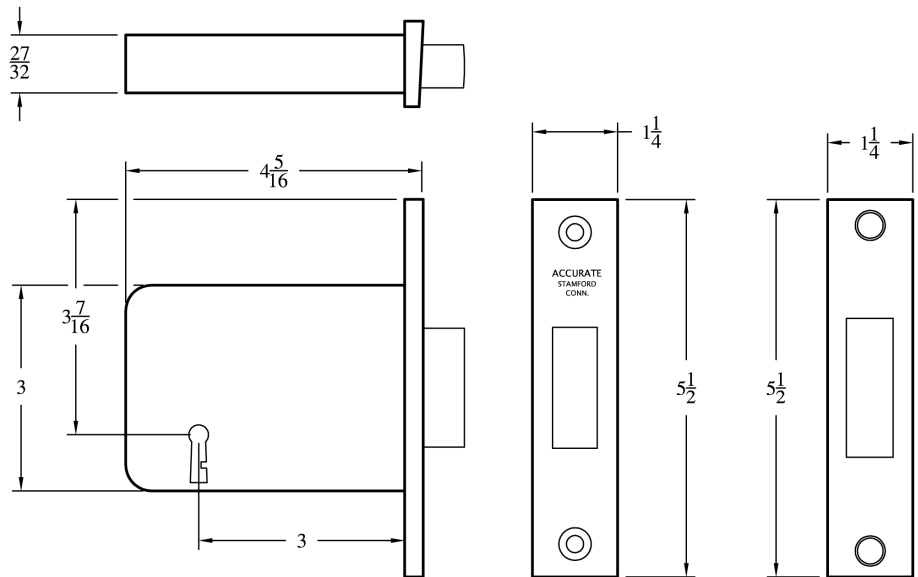

278 Lever Tumbler Deadlock

OPERATION:

By key from either side.
Dead bolt throw 9/16"

KEYING:

3 tumblers, 1 S63 key.
Keyed alike to specified
key changes (key not
furnished-as ordered
only at extra cost)

MATERIAL:

Bronze front and bolt.
Annealed gray iron
case, japanned inside
and outside

FRONT:

Flat front, reversible.
Beveled front to order,
specify hand

STRIKE:

Bronze (not furnished-
as ordered only at extra
cost)

Conforms to Federal Specification FF-H-106a, Type 192

Wrought box available to
order

GR7826 Key plate

(Sometimes used with above)

Standard and custom
finishes available