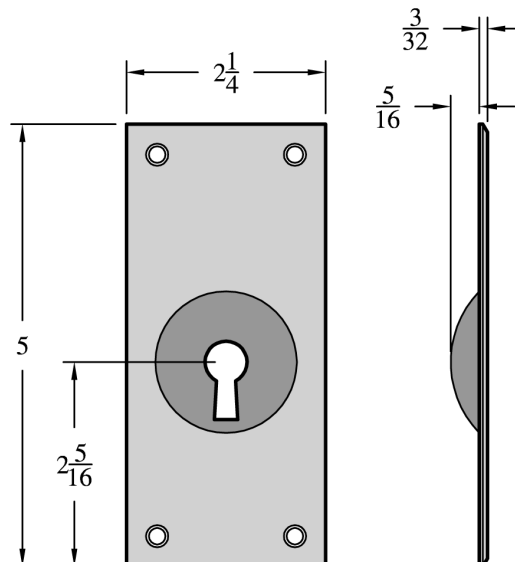

278 Lever Tumbler Deadlock

OPERATION:

By key from either side.
Dead bolt throw 9/16"

KEYING:

3 tumblers, 1 S63 key.
Keyed alike to specified
key changes (key not
furnished-as ordered
only at extra cost)

MATERIAL:

Bronze front and bolt.
Annealed gray iron
case, japanned inside
and outside

FRONT:

Flat front, reversible.
Beveled front to order,
specify hand

STRIKE:

Bronze (not furnished-
as ordered only at extra
cost)

Conforms to Federal Specification FF-H-106a, Type 192

Wrought box available to
order

GR7826 Key plate

(Sometimes used with above)

Standard and custom
finishes available