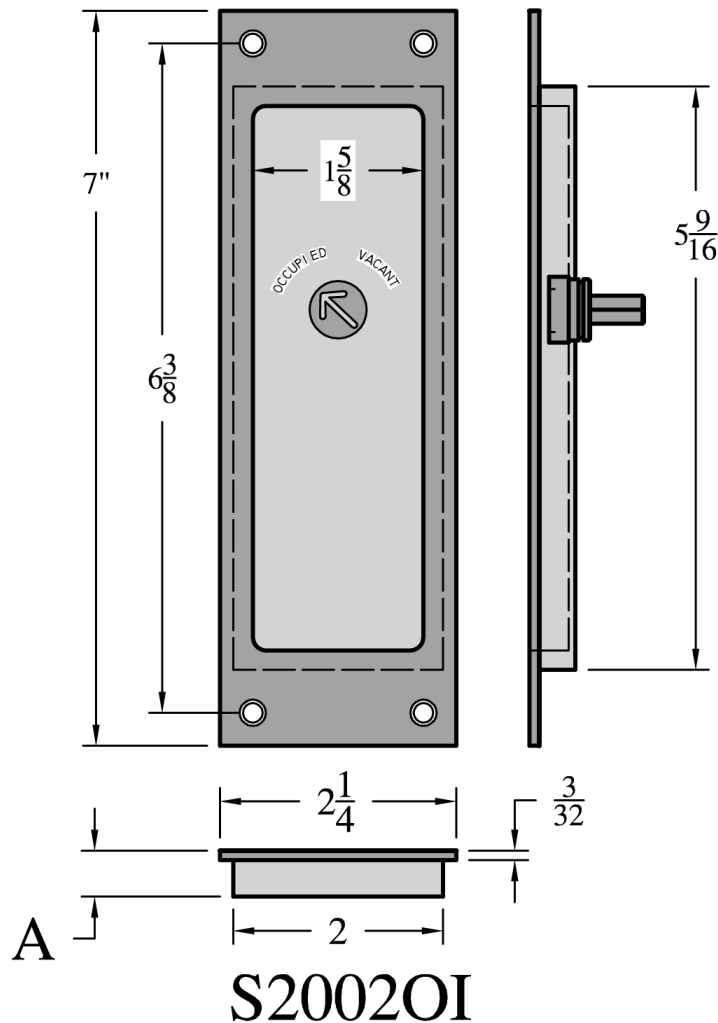

# 2002 Flush Pulls with "Occupancy Indicator"

Available in all 2002 flush pulls' styles -please specify

Engraved Occupied / Vacant

Handed

- A 7/16" for doors 1 3/4" minimum  
11/32" for doors 1 3/8" minimum