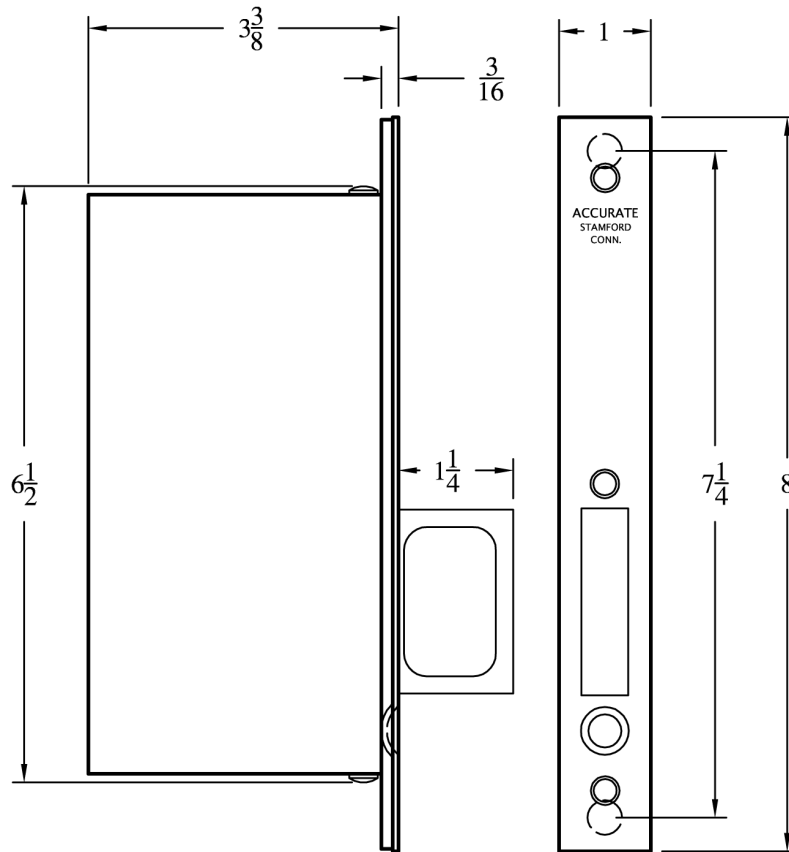

2002 Pocket Door Pull Only (#2002CPDP)

Spring loaded edge pull (similar in operation to our #2000 pull, except taller)

SUGGESTED TRIM FOR INSIDE AND OUTSIDE: A2002B, O2002B, N2002B, or S2002B

In addition to the above flush pulls (also available with concealed screws), please refer to our 24R and 24S flush cups for more trim options.