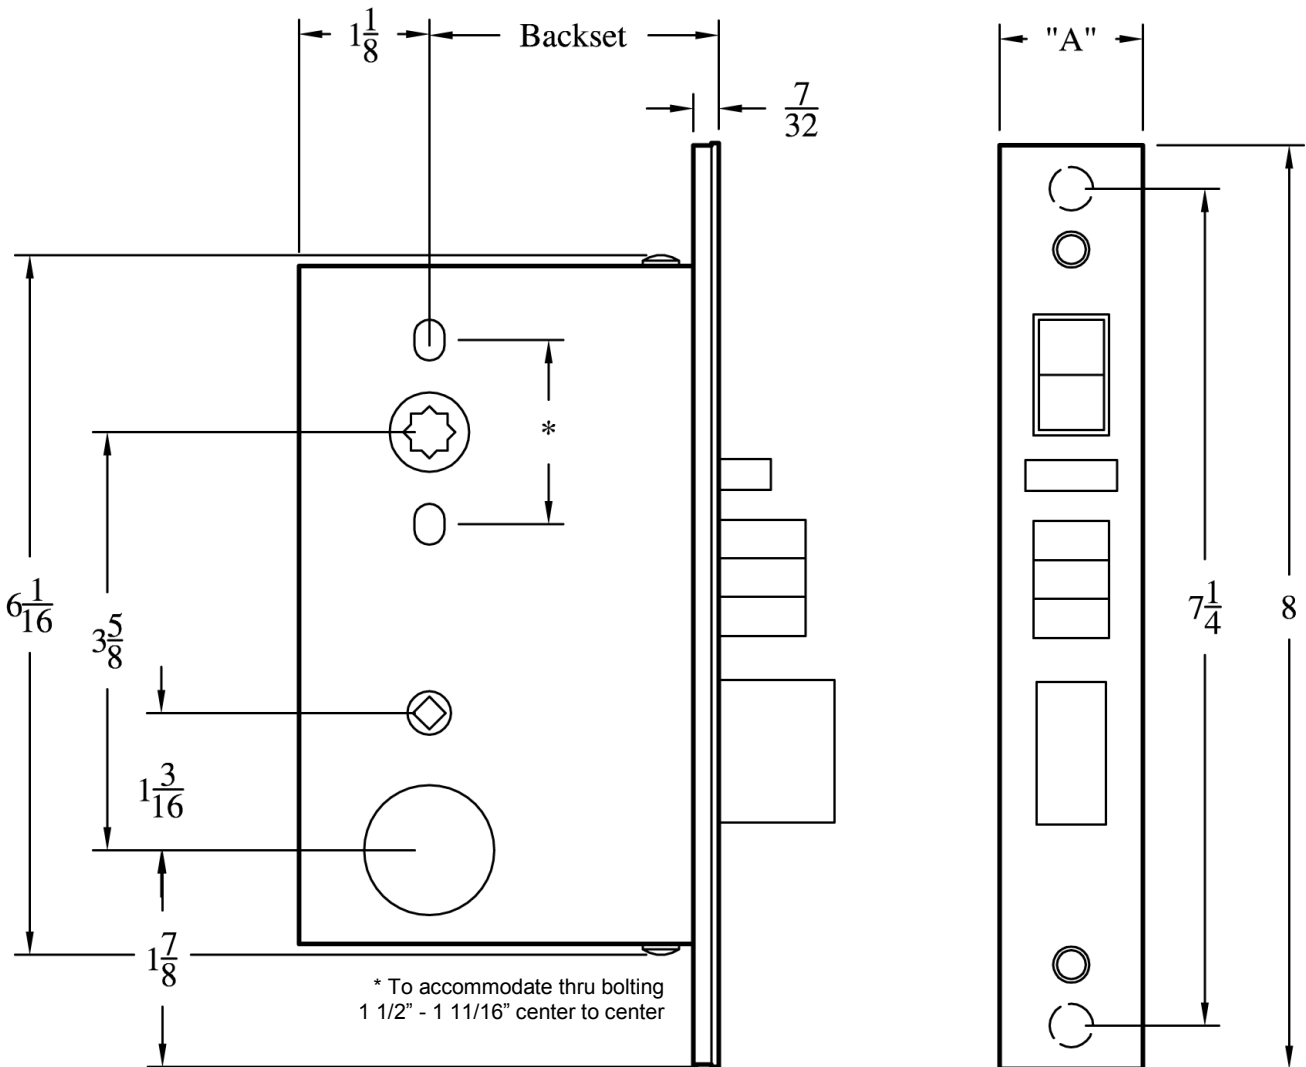

9000 / 9100 Series UPSIDE DOWN Mortise Locks

All 9000 / 9100 locks are available for upside down configuration (lever or knob above the thumb turn). Please specify "USD" after the lock number when ordering (i.e. 9148USD).

"A" 9100 SERIES—1 1/4"
9000 SERIES—1"