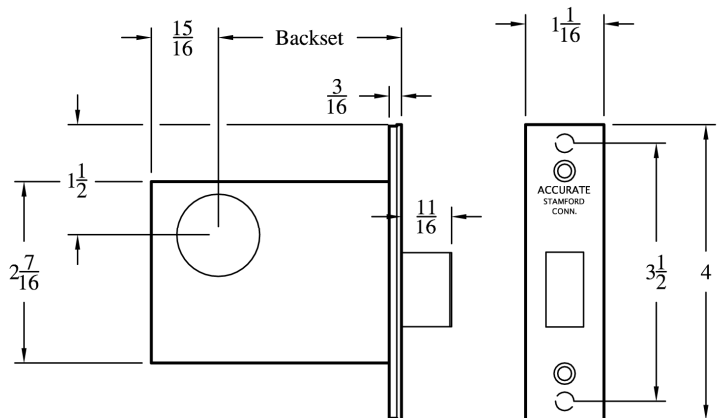

FINISH:

As required

Dust box available to order