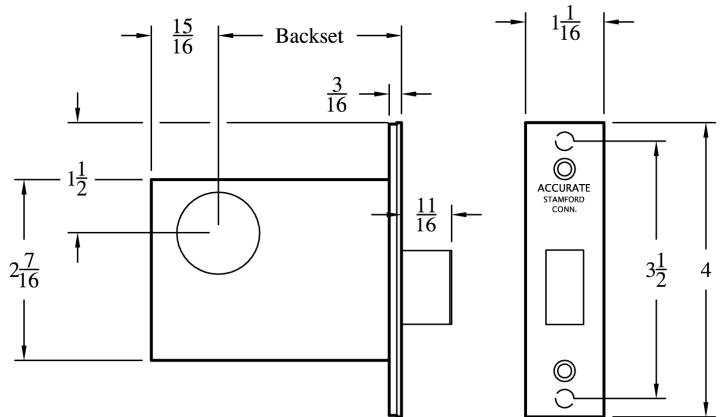

#322 Series Deadlocks

2 1/4" backset

Operation:

- 322** By key outside only
- 322 1/4** By key outside and inside
- 323** By key outside, thumb turn inside (handed)

CASE:

Heavy Gauge Wrought

DEADBOLT:

11/16" throw

FRONT:

Flat front, reversible

FINISH:

As required

Dust box available to order

Rabbeted front available (handing required)

#324 Series Deadlocks

2 1/2", 2 3/4" backset

Operation:

- 324** By key outside only
- 324 1/4** By key outside and inside
- 325** By key outside, thumb turn inside (handed)

CASE:

Heavy Gauge Wrought

DEADBOLT:

11/16" throw

FRONT:

Flat front, reversible