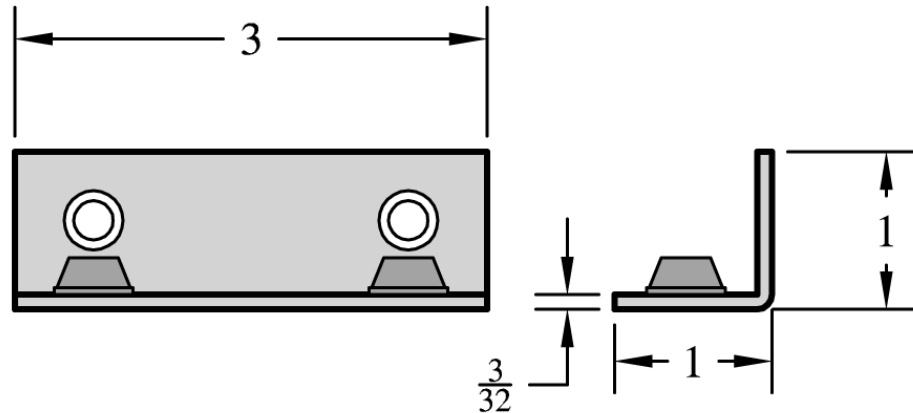

84-1 Angle stop

Ideal for use in door frames designed without stops

- Durable rubber bumpers
- Unique construction is suitable for both single and double door applications
- Standard and custom finishes available
- Can be custom made to your dimensions

8790 Dust Proof Strike (1" throw)

Ideal for use with mortise deadbolts

Compatible with Accurate 322, 324, 7200 and 9500 deadbolts