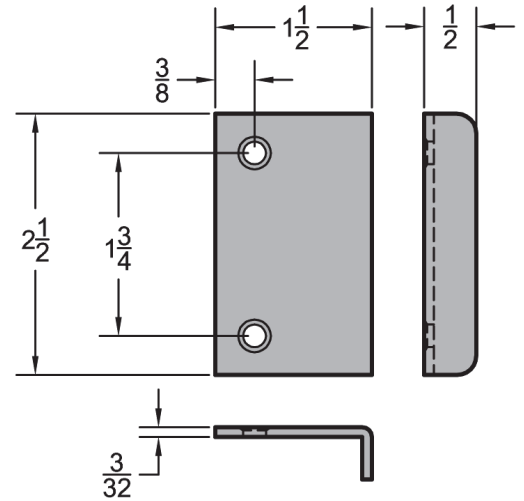

Edge pulls

E2121

E5001

Ideal for cabinets, drawers and mirrors

Easy to install

Most architectural finishes available

Can be sized to your specifications