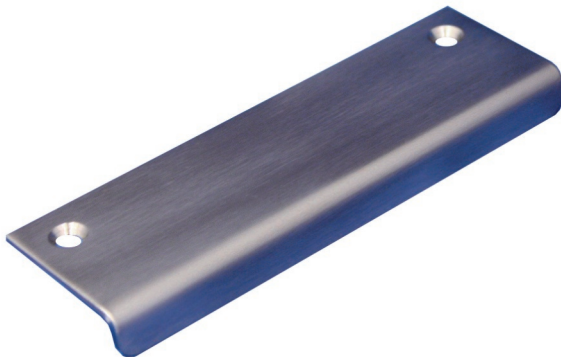

Edge pulls

E2121

E5001

Ideal for cabinets, drawers and mirrors

Easy to install

Most architectural finishes available

Can be sized to your specifications