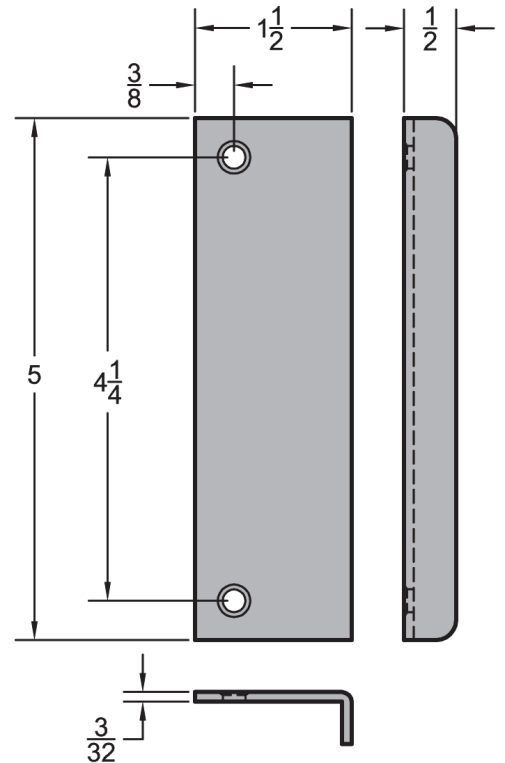

Edge pulls

E2121

E5001

Ideal for cabinets, drawers and mirrors

Easy to install

Most architectural finishes available

Can be sized to your specifications