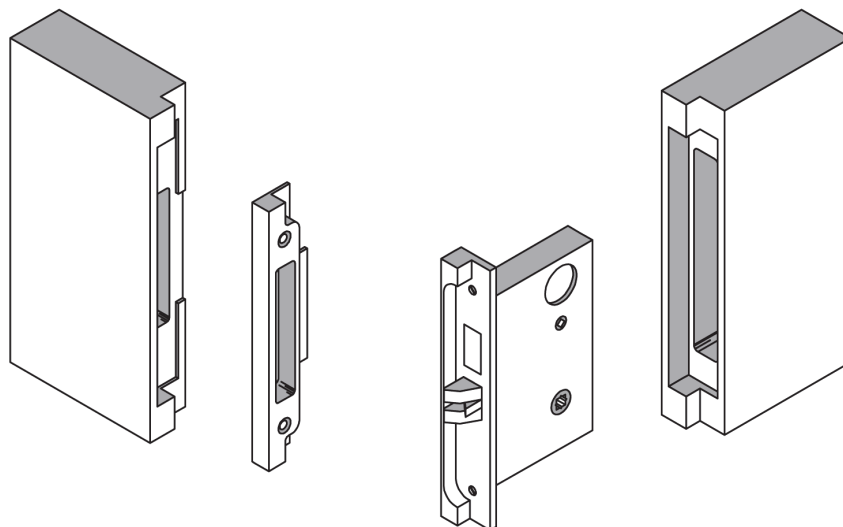

Traditional