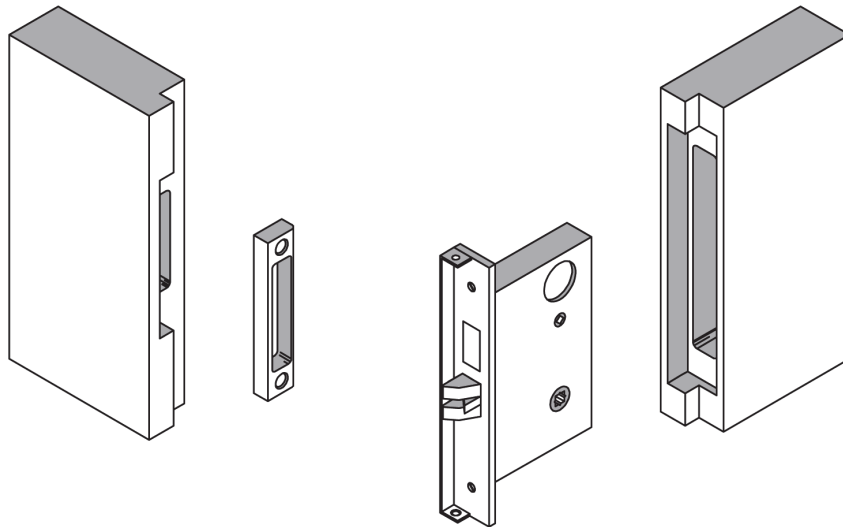

- Lock Number
- Rabbet depth (if other than 1/2, please include sketch of door condition)
- Door thickness

Rabbeted Kits for Full Mortise Locks

INACTIVE SHOWN
(STRIKE LEAF)

RH ACTIVE SHOWN
(LOCK LEAF)

Standard