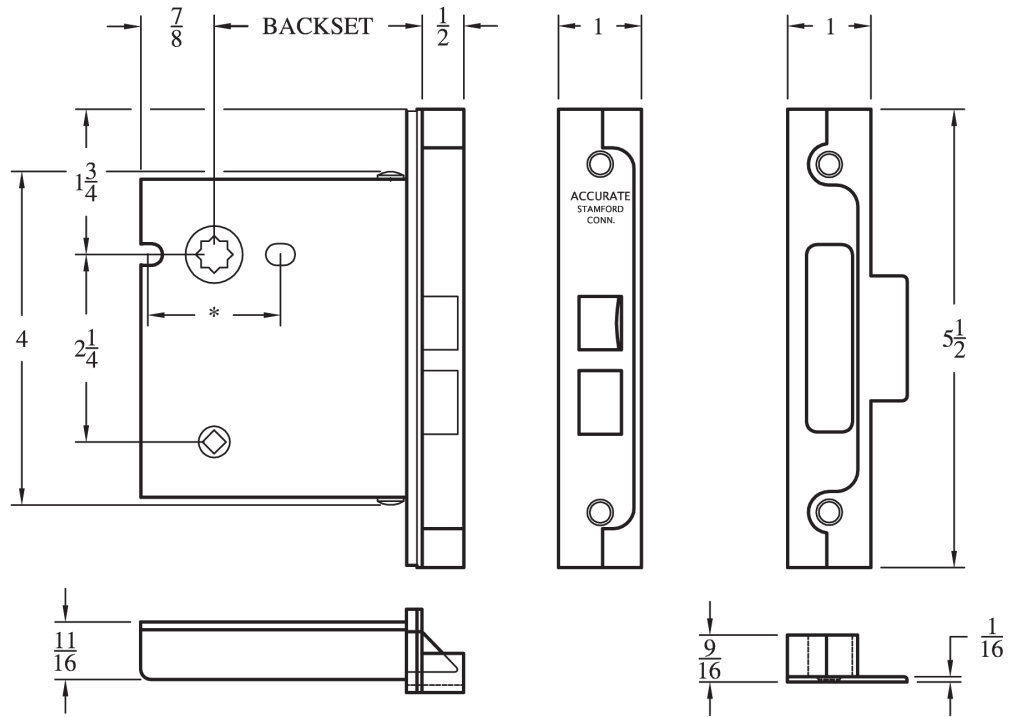

For 9500 Interior Mortise Locks